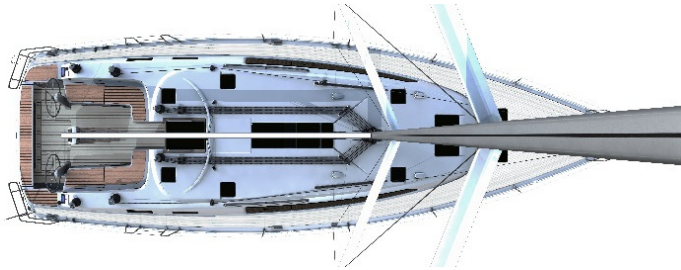

Cruiser Line – Deck Flooring Options

Standard Seat Flooring