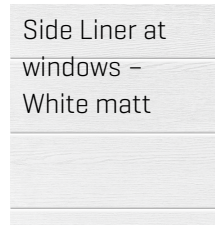

Cruiser Line – Option Teak Finish