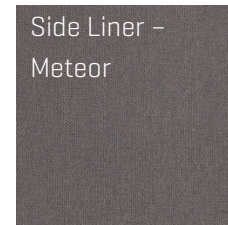

Cruiser Line – Option White Oak Finish