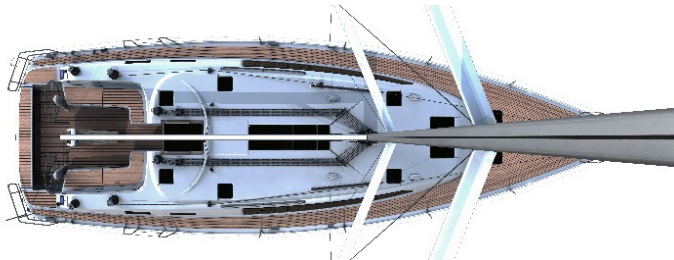

Option Side Decks Flooring