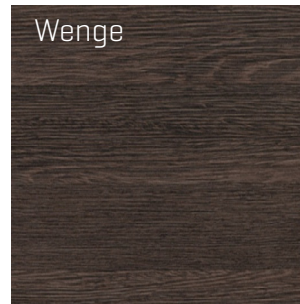

Cruiser Line – Joinery Overview

Furniture

Mahogany
[Standard]

Teak

White Oak

Floor

Oak
[Standard]

Ocean Line

Wenge