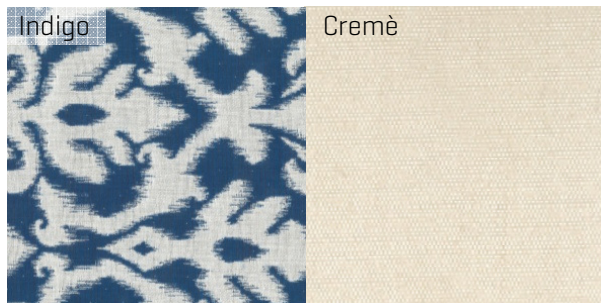

Cruiser Line – Optional Scatter Cushions

One boat set contains:
4x Cushions
500mm x 500mm

NOTE: Fabrics & fillings specially selected to allow inside/outside use.