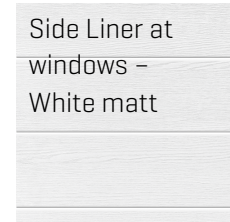

Cruiser Line – Option Teak Finish