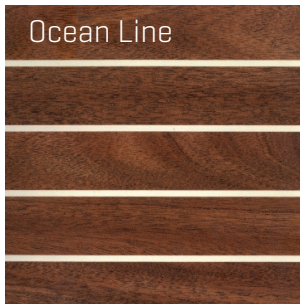

# Cruiser Line – Joinery Overview

Joinery Mahogany [Standard]

Joinery Teak [Option]

Joinery White Oak [Option]

# Cruiser Line – Joinery Overview

Furniture

Mahogany  
[Standard]

Teak

White Oak

Floor

Oak  
[Standard]

Ocean Line