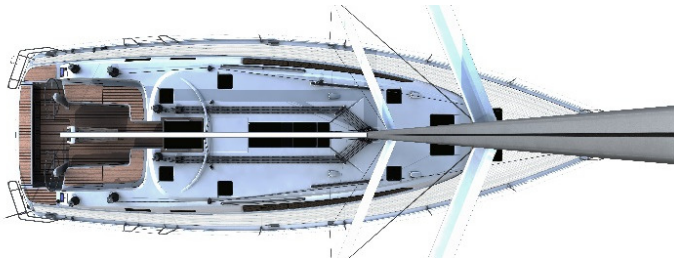

Optional Cockpit Flooring