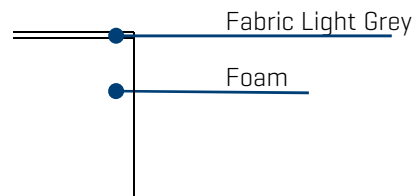

Cruiser Line – Mattresses

Standard