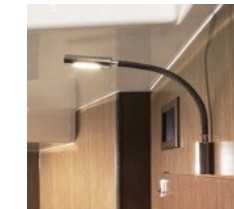

Cruiser Line – Option Style 34-41

Leather covered LED reading light