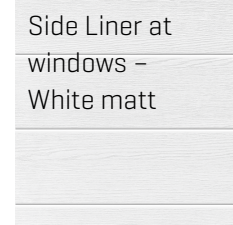

Cruiser Line – Option White Oak Finish