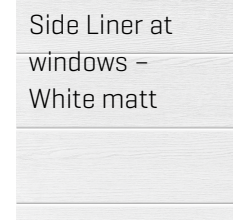

Cruiser Line – Option Teak Finish