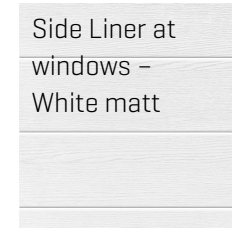

Side Liner at
windows –
White matt