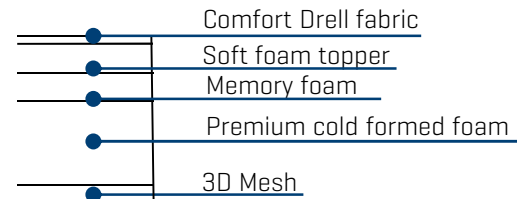

Option High Quality Mattress