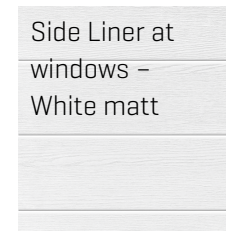

Cruiser Line – Option White Oak Finish