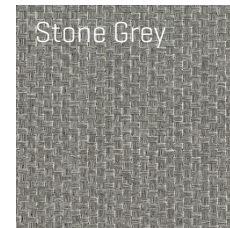

# Cruiser Line – Option White Oak Finish

Joinery –  
White Oak  
[Option]

Side Liner at  
windows –  
White matt

Side Liner –  
Meteor

Ceiling –  
White

# Cruiser Line – Option White Oak Finish

Bathroom[s]

Joinery –  
White Oak  
[Option]

Worktop –  
Brown Stone  
[Standard]

Ceiling –  
White Gelcoat

# Cruiser Line – Interior Upholstery

Vela  
[Standard]

Nautilus  
[Option]

Opus  
Leatherette  
[Option]

Savoy  
Leather  
[Option]